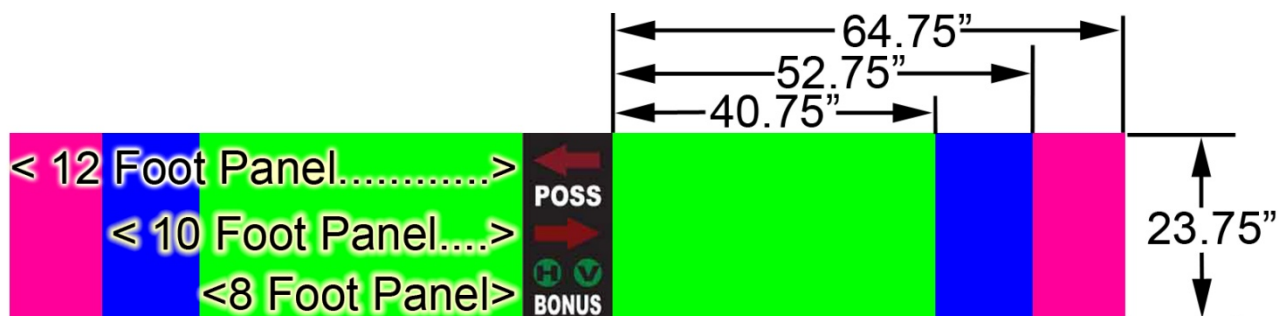

Varsity Image Scoring Table Data Sheet

Thank you, for choosing Varsity Image as your scoring table provider. Please find listed below some of the standard features that come with your scoring table.

- Varsity Image Scoring Tables include an Electronic Possession and Bonus indicator that is controlled by a control box tethered to the table top.
- All tables come with Heavy duty Non marking Casters.
- Each table with exception to the 64 inch table has two back lit panels made of GE grade Lexan, and display your School Logo, School Name, or Sponsors advertisements or a combination thereof.
- The Table top is laminated with a non marking polymer and cleans up easily.
- There are conveniently spaced grommet holes in the table top that are provided to power additional electrical devices or to plumb microphone chords.
- All tables come with a UL approved six outlet electrical strip fastened to the table back for easy access.
- Safety padding provided in your school colors.
- Tables need to be powered by a UL approved drop cord supplied by a 15 amp Circuit Breaker. (Drop Cord not included)

Varsity Image Free Standing Scoring Table

DIMENSIONS

- FPT8 Table Length (Including Padding) 100" (seats 4)
- FPT10 Table Length (Including Padding) 124" (seats 5)
- FPT12 Table Length (Including Padding) 146" (seats 6)
- Table Depth (Set Up) 28"
- Table Depth (Collapsed) 16"
- Table Height 31"
- Countertop Height 29"

Varsity Image Bleacher Scoring Table

DIMENSIONS

- BPT8 Table Length (Including Padding) 100" (seats 4)
- BPT10 Table Length (Including Padding) 124" (seats 5)
- BPT12 Table Length (Including Padding) 146" (seats 6)
- Table Depth (Set Up) 28"
- Table Depth (Collapsed) 16"
- Table Height 46"
- Countertop Height 41"